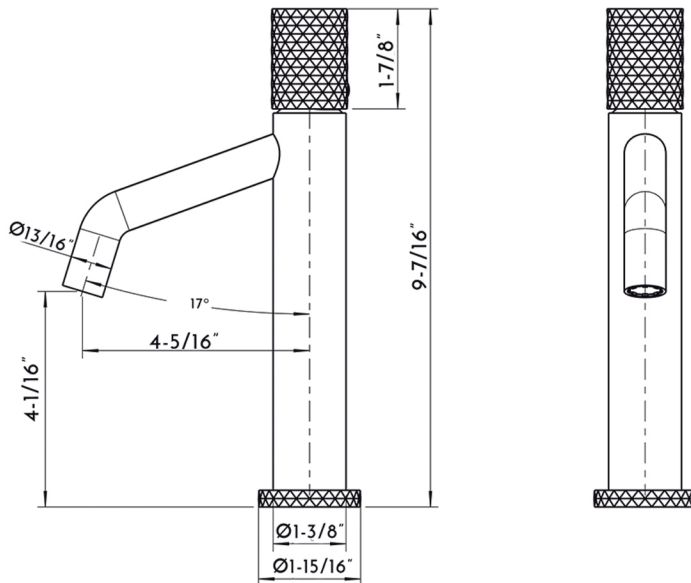

DAX-65130-BL

BATHROOM FAUCETS SERIES

FEATURES

- Single Lever
- Matte Black Finish
- Ceramic Cartridge
- Installation Hole 1-3/8"
- Brass Body

BATHROOM FAUCET DAX-65130-BL

MODEL	DAX-65130-BL
MATERIAL	Brass
FINISH	Matte Black
HEIGHT	9-3/8"
DEPTH	5-5/8"
WIDTH	1-15/16"
FLOW RATE	1.34 GPM
HOT COLD INDICATORS	No
DECK PLATE INCLUDED	X
COMPATIBLE VALVE TYPE	Ceramic Cartridge
HANDLE STYLE	Single lever
NUMBER OF HANDLES	One
INSTALLATION TYPE	Deck mounted